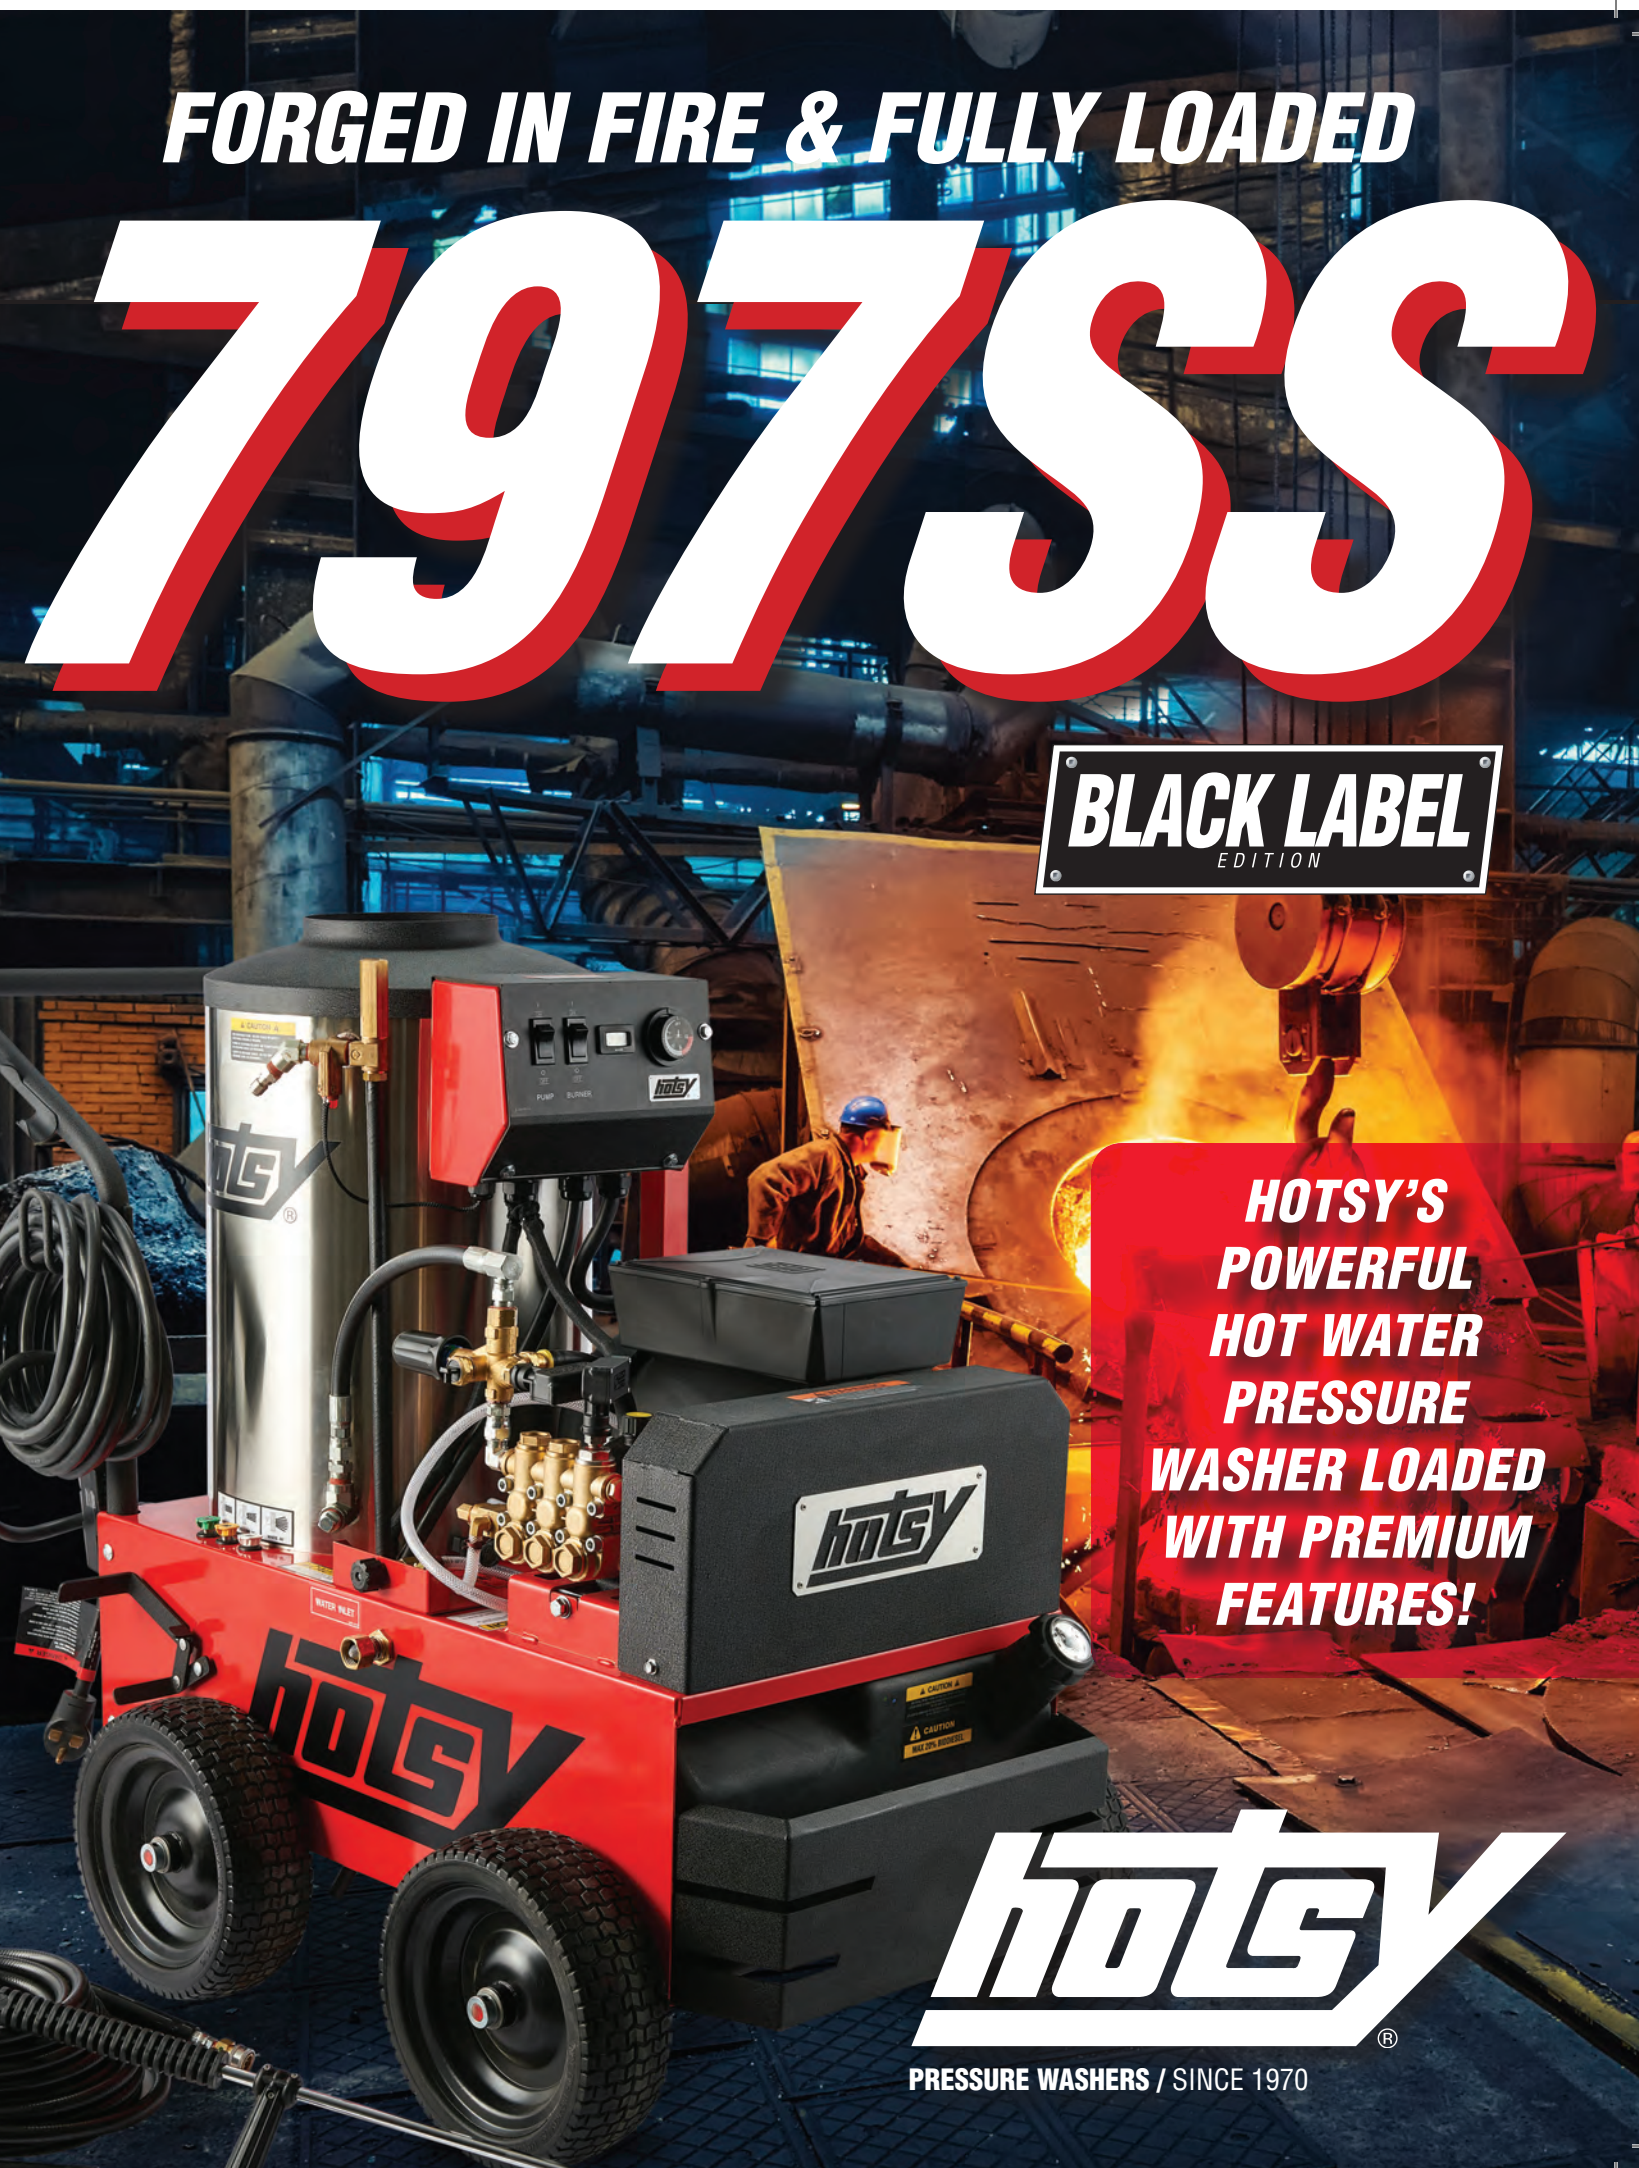

FORGED IN FIRE & FULLY LOADED

797SS

BLACK LABEL
EDITION

**HOTSY'S
POWERFUL
HOT WATER
PRESSURE
WASHER LOADED
WITH PREMIUM
FEATURES!**